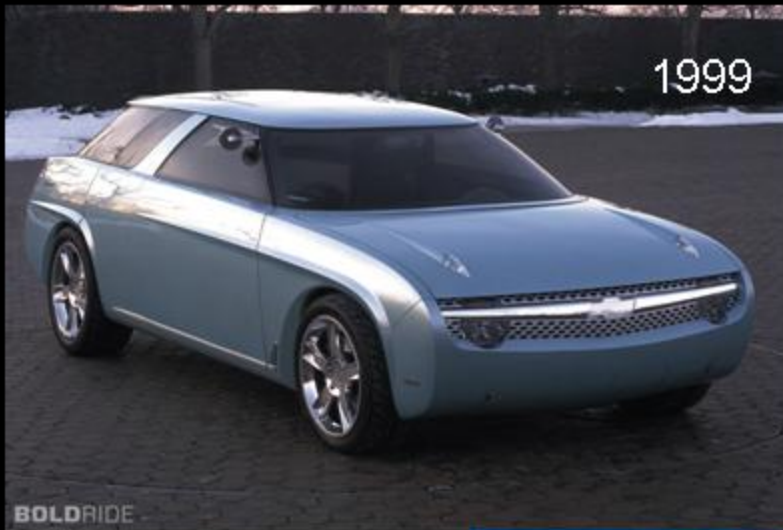

Concepts 1954, 1999, 2004, 2009

Tri Fives 1955-1957

Bel Air 1958-1961

Chevelle 1968-1972

Vega 1976

Chevy Vans 1977-1981

1954

1954

1981

1976

1976

Nomad – Africa Version

Body: 3-door wagon
RWD, manual 4-speed gearbox
Gasoline engine: 153.3 cubic inches
Advertised power: 86 hp / Torque 128 lb-ft
Dimensions: Length 136.9 inches, Wheelbase: 82 inches
Weights: Base curb weight: 2264 lbs, GVWR: 3527 lbs
Performance: Top speed 78 mph
Acceleration: 0- 60 mph in 13.2 seconds
Fuel consumption: 15.3 mpg